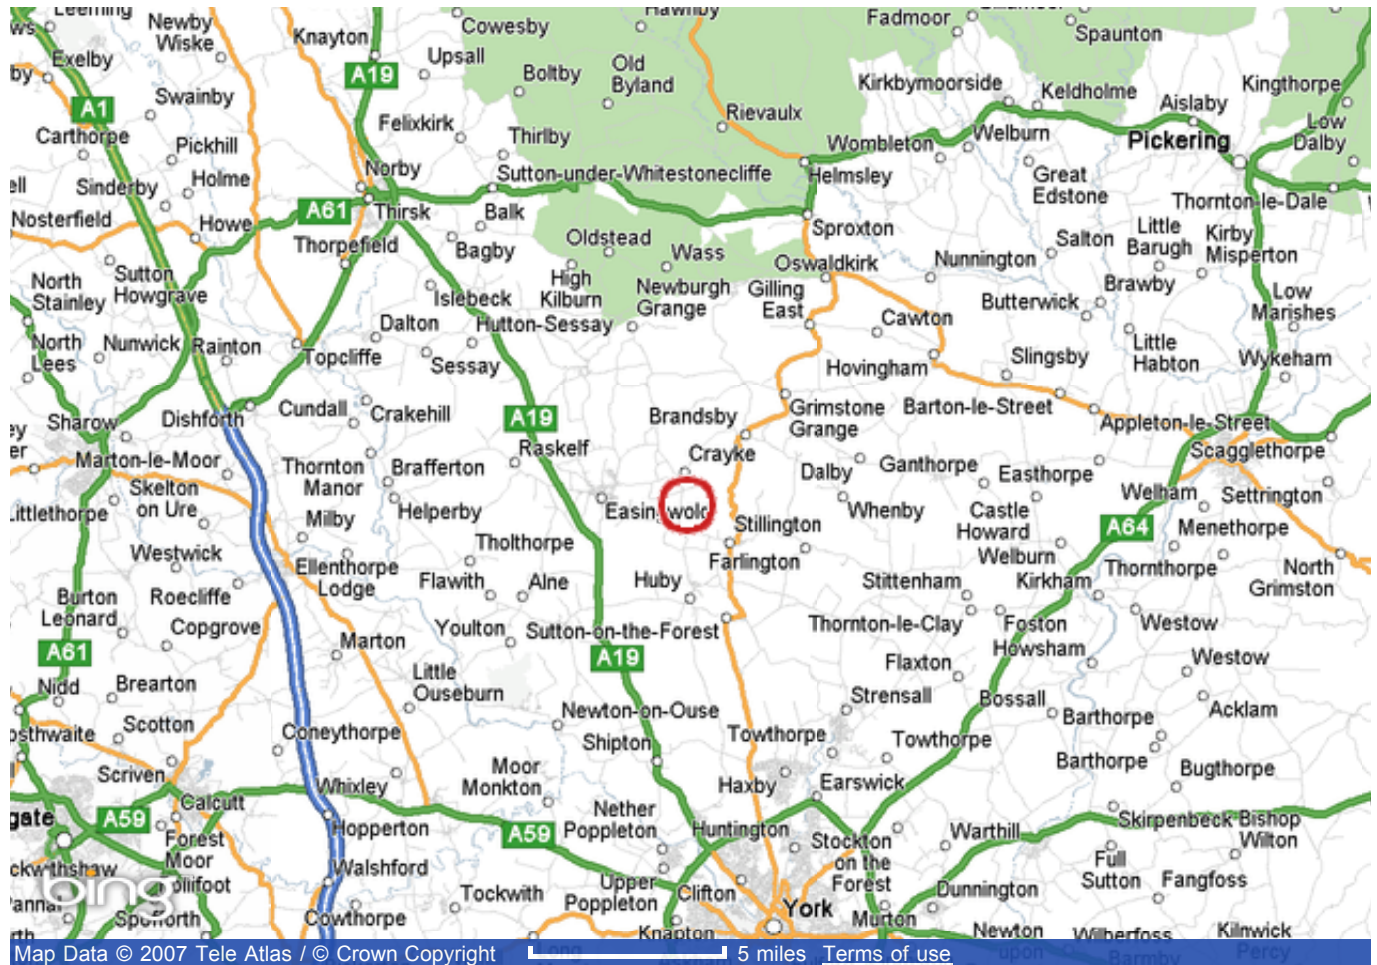

Map of North Yorkshire, United Kingdom

Nearest transport link

Tube:

Railway: Poppleton (10.25mi, 16.50km)

Your notes

From the A19 take the Easingwold turn.
At ETC (not marketplace) turn towards
Stillington. After two miles turn left
towards Crayke - the festival will be
signed at this junction. The car park is at
Gate 3.